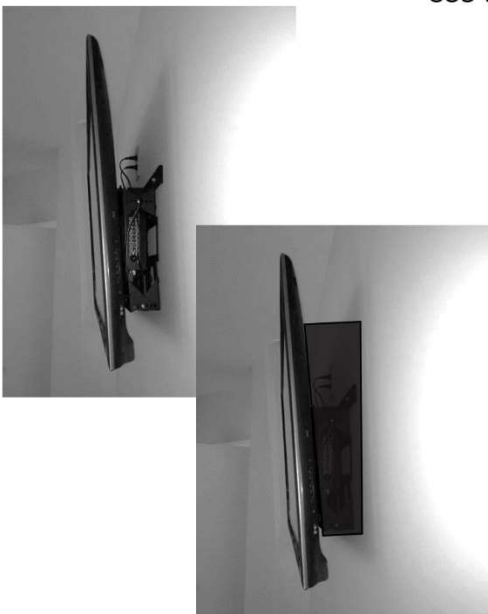

1

2

3

Smart  Innovations
888-901-SAVI (7284) * www.savi.tv

Pro-Series TV Wall Mount Cover Installation Instructions