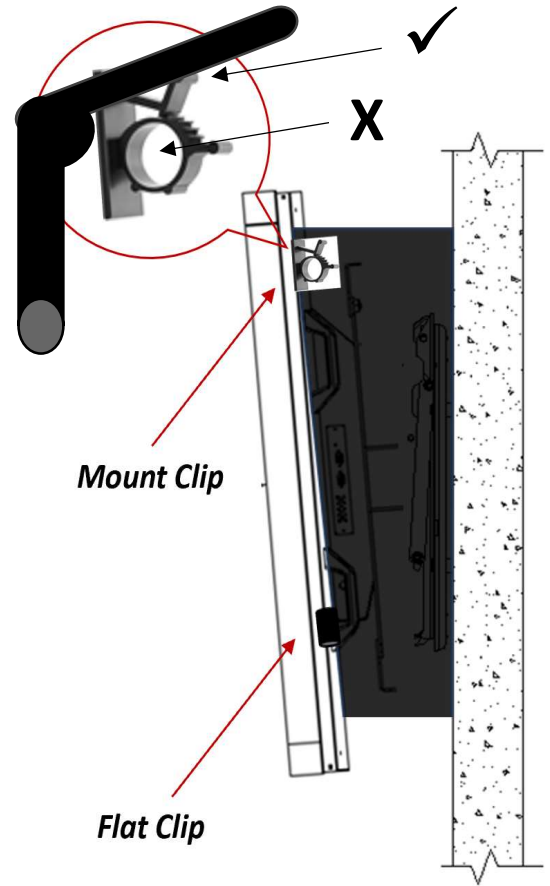

1

2

3

Smart  Innovations
888-901-SAVI (7284) * www.savi.tv

Pro-Series TV Wall Mount Cover Installation Instructions