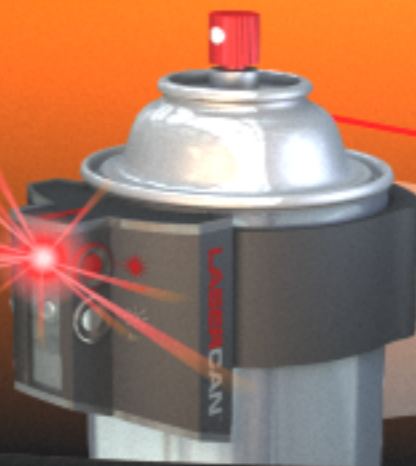

laser

led

RAY
GMA

lasercan

paint like a pro

laser painting guide and target

WARNING

DANGER

laser targeting

laser targeting/
surface light

SURFACE LIGHT

Allows you to see
what you are
painting

laser
targeting

laser targeting/
surface light

laser paintir

face light

SURFACE LIGHT

Allows you to see what you are painting

LASER LIGHT

Perfect targeting paint coverage

laser targeting/
surface light

surface
lighting

laser

led