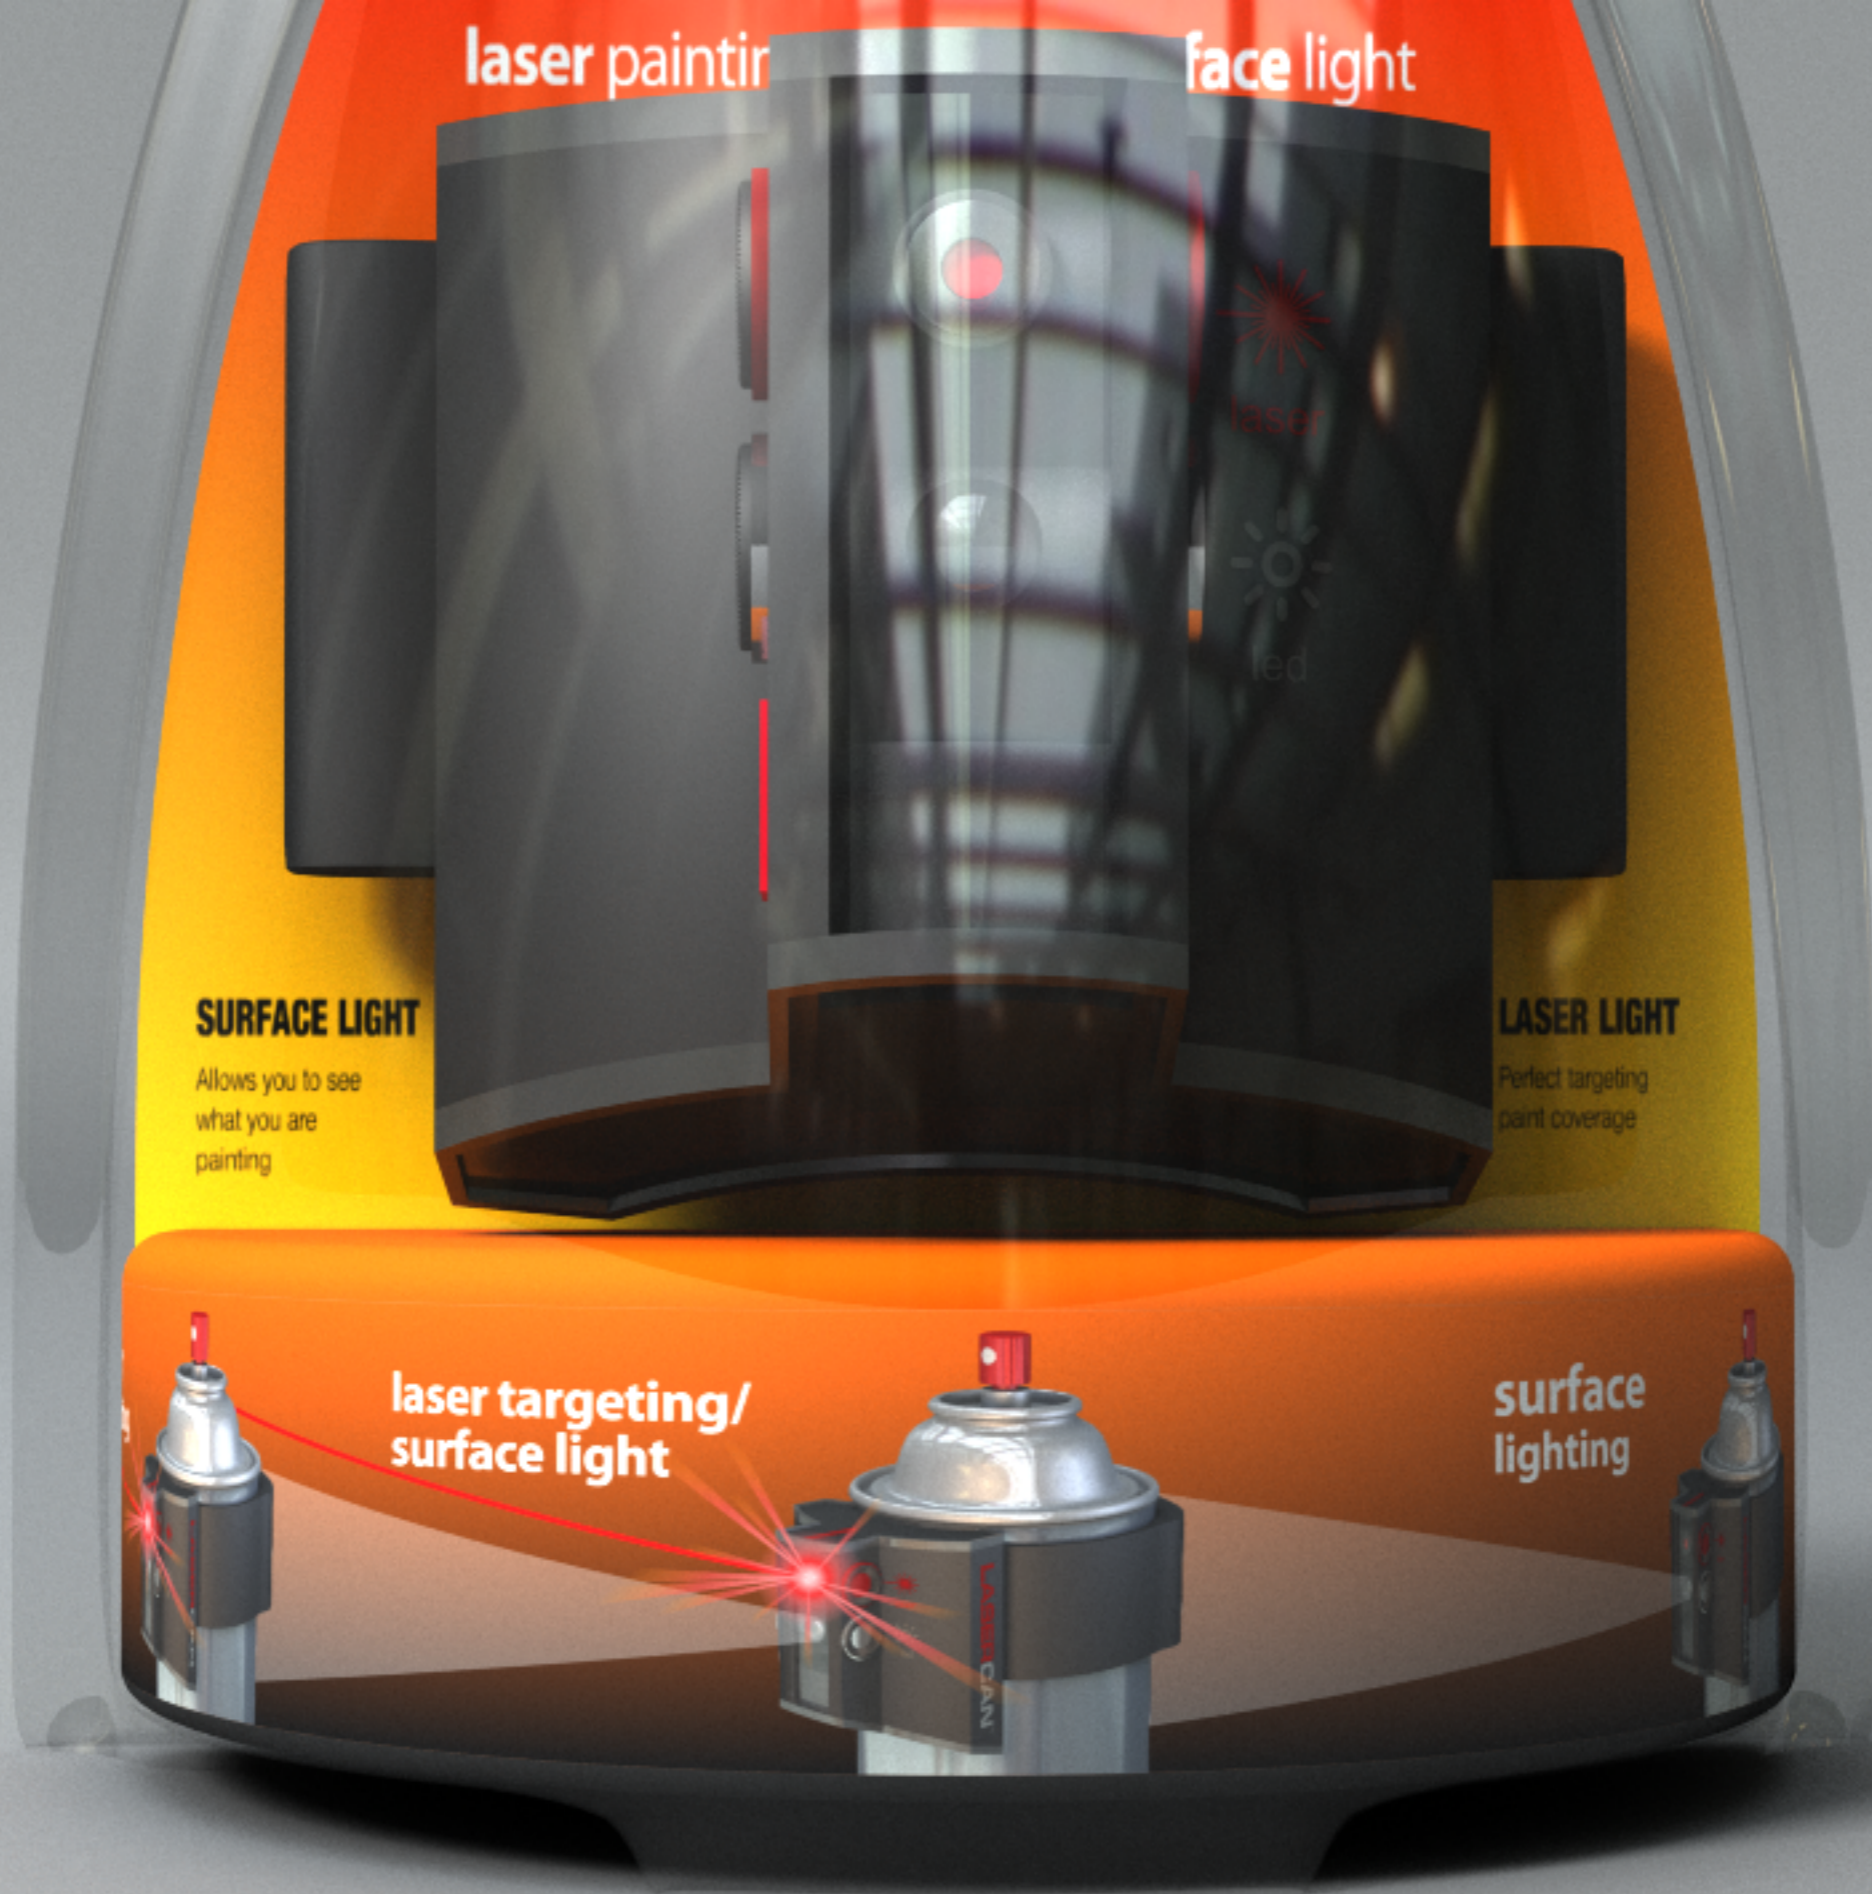

laser

led

RAY
GMA

lasercan

paint like a pro

laser painting guide and target

WARNING

DANGER

laser targeting

laser targeting/
surface light

SURFACE LIGHT

Allows you to see
what you are
painting

laser
targeting

laser targeting/
surface light

laser paintir

face light

SURFACE LIGHT

Allows you to see what you are painting

LASER LIGHT

Perfect targeting paint coverage

laser targeting/
surface light

surface
lighting

laser

led

LASER PAINT

LASER LIGHT

Perfect targeting
paint coverage

targeting/
size light

surface
lighting

LASER PAINT

LASER PAINT

lasercan