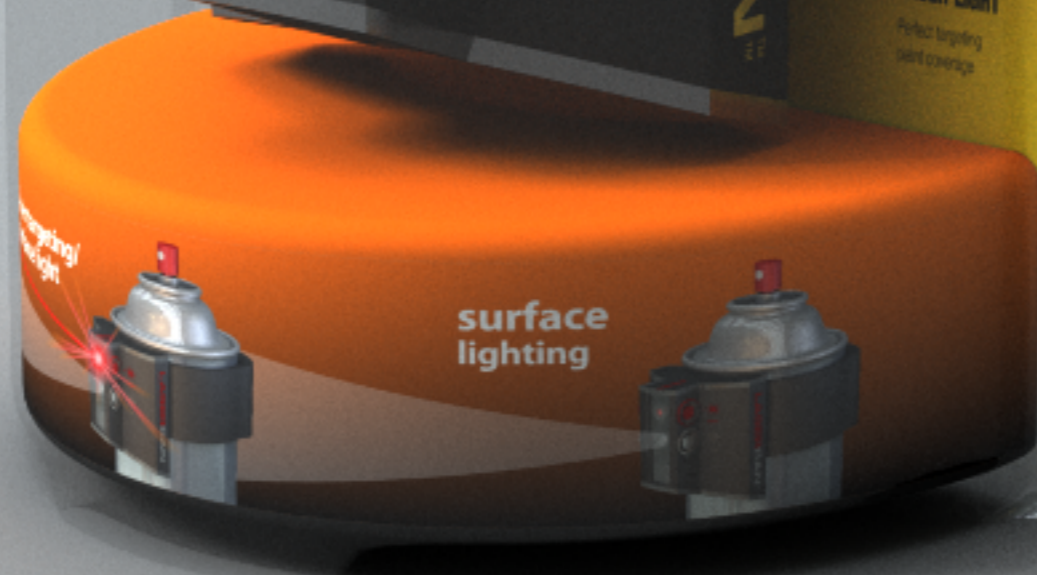

SURFACE LIGHT

Allows you to see what you are painting

LASER LIGHT

Perfect targeting paint coverage

laser targeting/
surface light

surface
lighting

laser

led

LASER PAINT

LASER LIGHT

Perfect targeting
paint coverage

targeting/
size light

surface
lighting

LASER PAINT

LASER PAINT

lasercan

paint like a pro

laser painting guide and surface light

surface
lighting

lasercan

paint like a pro

laser painting guide and **surface** light